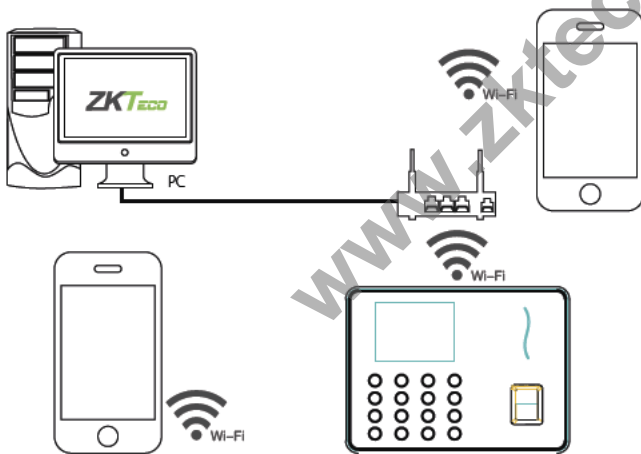

WL10

Wireless Time Attendance Terminal

WL10 is Fingerprint Time & Attendance Terminal with Wi-Fi module. With Wi-Fi function, User needn't wire Ethernet cable, it supports hotspot mode and allow mobile APPs connection and check in/out and download record directly. It's associated with ZK new fingerprint reader, the operation remains stable under strong light source and high preciseness of verification of wet and rough fingers. It also has elegant design and slim sharp, it will start new stage of time attendance.

Features

- Wi-Fi, USB host
- Ultra-thin design
- Stable operation under strong light source
- Infrared auto-turning on function to save power
- Quick recognition of dry, wet and rough fingers
- Mobile phone APP check in/out on the device
- Build-in SSR Excel software, Shift and Report management

Specifications

Fingerprint Capacity	1000 / 1500 (without SSR)
Finger Algorithm	ZKFinger VX10.0
Record Capacity	50,000
Display	2.8-inch TFT Screen
Communication	Wi-Fi , USB-Host
Standard Functions	SSR, DST, Self-Service Query, Automatic Status Switch, T9 Input 9 digit user ID
Optional Functions	TA Assistant APP, Time Cube Cloud Solution, ADMS
Power Supply	DC 5V 0.8A
Operating Temp	0 °C- 45 °C
Operating Humidity	20%-80%
Dimension	168 x 125 x 22.5 mm

Configuration

Dimensions