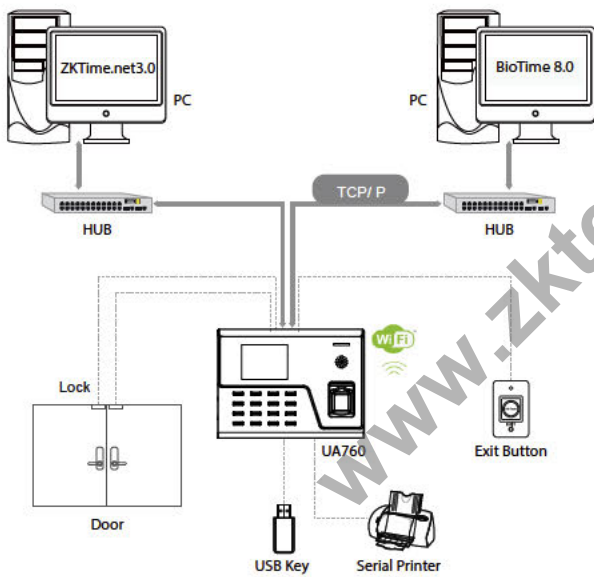

UA760

Fingerprint Time & Attendance and Access Control Terminal

UA760 is a 2.8 inches color screen biometric terminal for Time & Attendance, and Access Control (primary) applications. It adopts BioID fingerprint collector for excellent recognition and internal WiFi for convenient communication. Users can manage data via TCP/IP, WiFi, and USB host port for data up/download to avoid the risk of accidental deletion. Besides, optional ADMS can achieve remote data management with our ZKTime. Net 3.0.

Features

- **Wi-Fi:** WiFi module is integrated. It is working on the 2.4G radio band, and meet the IEEE 802.11b/g standards.
- **USB:** Support USB host connection to achieve data backup and management while the device is standalone.
- **ADMS:** Optional for devices worldwide using. Solve the device's capacity limitation through networking via HTTP sever. Mondial devices can be connected and upload & backup data automatically. This is helpful for devices managing and monitoring.
- **BioID:** Using BioID Fingerprint Collector for excellent recognition rate. Dry, moist, or rough fingerprints can work well.

Specifications

User Capacity	3000
Fingerprint Capacity	3000
Card Capacity	3000
Record Capacity	50,000
Display	2.8" color screen
Communication	TCP/IP, WiFi, USB-host
Standard Functions	9 Digit User ID, T9 Input, SMS, DST, Self-Service Query, Automatic Status Switch, Ring bell, RS232 External Printer
Optional Functions	ID/Mifare, ADMS
Access Control Interface	3rd Party Electric Lock, Exit Button
Software	ZKTime.Net 3.0, BioTime 8.0
Power Supply	DC 12V/1.5A
Dimension	186*138*43.6mm (LxWxT)
Operating Temp.	0 °C - 45 °C
Operating Humidity	20% - 80%

Configuration

Interface

What's in the Box

UA760

Screws and Holders

Back Plate

Power Adapter