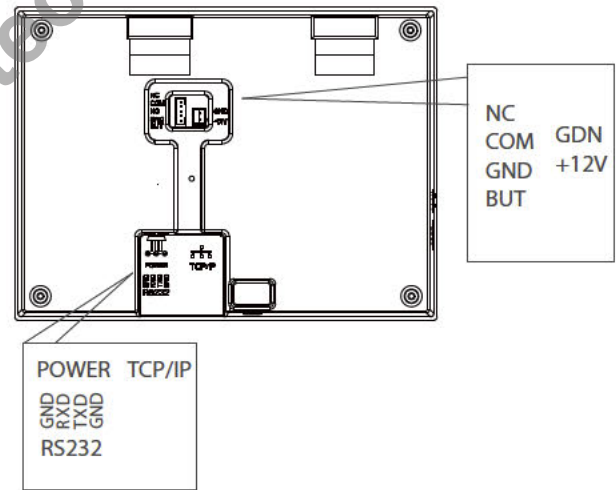

Interface

What's in the Box