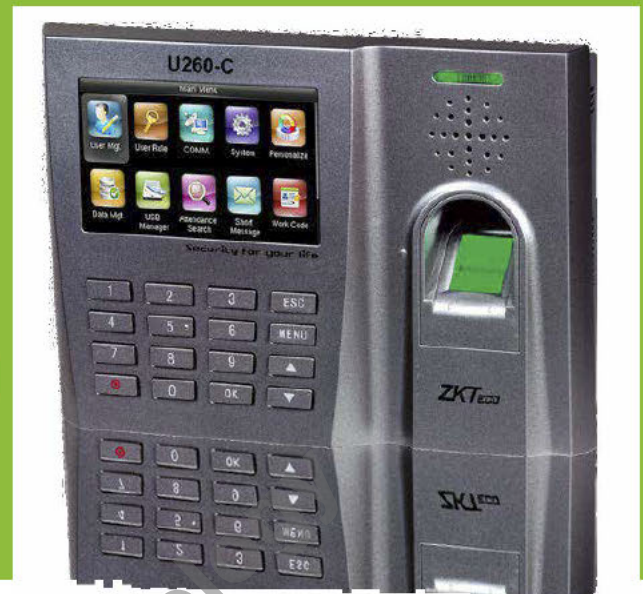

U 260-C

Time & Attendance Terminal

The firmware of U260-C has been upgraded to the new firmware, it has new features like stunning GUI, more stability, faster matching speed and better expandability.

Users can easily manage data by networking U260-C via RS232, TCP/IP, and USB-host/client. Most importantly, all the functions can still operate in a networking state. It also supports data backup and retrieve to avoid the risk of accidental deletion.

Feature

Remarkable user experience

- Intuitive and stunning UI designed with the most popular and internationalized element.
- Interface operation adopts modularized hierarchical design.
- Simpler, better and more logical.
- Faster matching speed: Less than 0.5 second.
- Great user interactivity.

Enhanced features and performance

- Multi-languages.
- Data backup and retrieve.
- Advanced User ID consisted of letters and numbers.
- Chip encryption for firmware protection.
- Compatibility with various types of USB flash disks, ADMS and former SDK.

Excellent expandability

- Easy to extend functions and customize customers' requirements.

Specifications

Fingerprint Capacity	3000
Card Capacity	10,000 (Optional)
Record Capacity	100,000
Display	3-inch Screen
Communication	RS232, TCP/IP, USB Host/Client (Optional)
Standard Functions	Work code, SMS, DST, Webserver, Scheduled-bell, Self-Service Query, Automatic Status Switch, T9 Input
Optional Functions	ID/Mifare/HID, External Printer and Bell, ADMS, Photo ID
Software	ZKTime. Net, BioTime 8.0
Power Supply	DC 5V 0.8A
Verification Speed	≤ 1 Sec.
Operating Temp.	0 °C- 45 °C
Operating Humidity	20%-80%
Dimension	192.3 × 138.8 × 42.7mm (Length × Width × Thickness)
Net Weight	1.10 kg