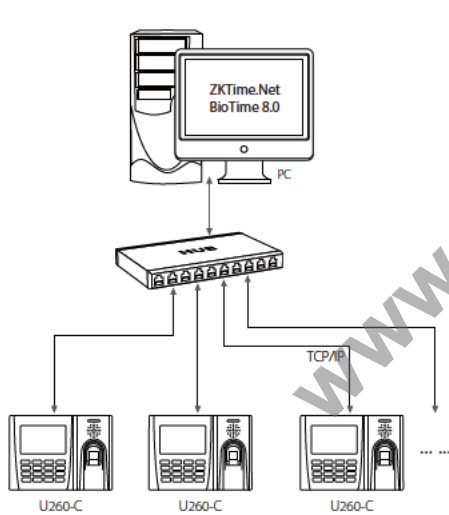

Specifications

Fingerprint Capacity	3000
Card Capacity	10,000 (Optional)
Record Capacity	100,000
Display	3-inch Screen
Communication	RS232, TCP/IP, USB Host/Client (Optional)
Standard Functions	Work code, SMS, DST, Webserver, Scheduled-bell, Self-Service Query, Automatic Status Switch, T9 Input
Optional Functions	ID/Mifare/HID, External Printer and Bell, ADMS, Photo ID
Software	ZKTime. Net, BioTime 8.0
Power Supply	DC 5V 0.8A
Verification Speed	≤ 1 Sec.
Operating Temp.	0 °C- 45 °C
Operating Humidity	20%-80%
Dimension	192.3 × 138.8 × 42.7mm (Length × Width × Thickness)
Net Weight	1.10 kg

Configuration

Whats in the Box

ZKTeco Inc.

ZK Mansion, Wuhe Rd, Gangtuo, Bantian, Buji Town,
Longgang District, Shenzhen China 518129
Tel: 86-755-8960 2345/46/47/48

Global Offices:

USA: +1 732-412-6007
EU: +34 916532891
Brazil: +55 31 2515-8326
Thailand: +66-027199154
Mexico: +52-55-52928418

South Africa: +27 12 259 1047
Egypt: +201110444134
Dubai: +971 4 6091 310
India: +91 8123536788
Indonesia: +62 21 2921 8949

Vietnam : +84-0169-5813007
Philippines: +63 9084118832
Russia: +8 915 178-46-81