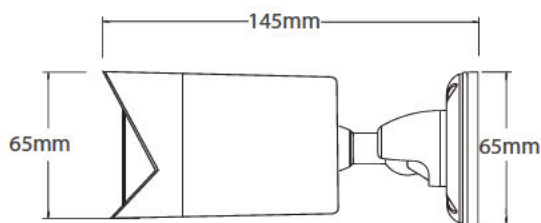

Specifications

Model	Z8304XEC-CL
Compression	H.264
Operating System	Embedded LINUX
Main Processor	Embedded Processor
Input Mode	4CH HD Analog; 2CH IP + 2CH HD Analog; 8CH 1080P IP
Output	VGA/HDMI
Audio	1 in / 1 out
Recording Resolution	5MP Lite@8fps; 4MP Lite@11fps; 1080P@11fps
Recording Type	Timing, Manual, Motion Detection External Alarm
Playback	4CH
Search Mode	Time/ Date, Event and Channel Search

Effective Pixels	1920*1080
Minimum Illumination	0.1Lux/F2.4 (color) 0 Lux with IR on
Electronic Shutter Speed	1/50(1/60)~1/10,000sec
Day/Night	Auto ICR
Power Supply	DC12V±10%
Working Environment	-10°C ~ 60°C, Humidity< 90% RH
Power Consumption	3.2W
Dimensions	145mm*65mm*65mm

Dimensions (mm)

1080P Analog Camera

Package

Z8304XEC-CL * 1	
Camera BS32B11B * 4	
12V/2A Power Adapter * 2	
18m BNC/Power Cable * 4	
1 split 4 Power line * 1	
Mouse * 1	
Package Dimensions	345mm*168mm*298mm
Package Weight	4.16KG