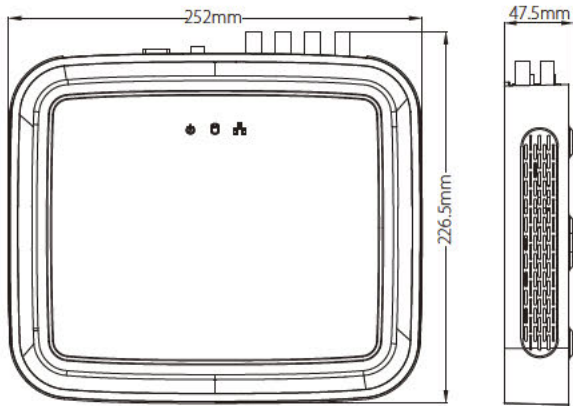

USB	USB2.0* 2
Backup File Format	DAV, AVI
Browsers	IE/Chrome/Firefox
Smart Phone	Support iOS, Android
Hard Disk	1 SATA
Network Port	10 / 100 Mbps Ethernet (RJ-45)
Network Protocol	TCP/IP, DHCP, DDNS, NTP, SMTP
Power Supply	DC12V /2A
Working Temperature	0°C~+55°C
Working Humidity	10% ~ 90% Humidity
Dimensions	252mm*226.5mm*47.5mm

Effective Pixels	1920*1080
Minimum Illumination	0.1Lux/F2.4 (color) 0 Lux with IR on
Electronic Shutter Speed	1/50(1/60)~1/10,000sec
Day/Night	Auto ICR
Power Supply	DC12V±10%
Working Environment	-10°C ~ 60°C, Humidity< 90% RH
Power Consumption	3.2W
Dimensions	145mm*65mm*65mm

Dimensions (mm)

1080P Analog Camera

Package

Z8304XEC-CL * 1	
Camera BS32B11B * 4	
12V/2A Power Adapter * 2	
18m BNC/Power Cable * 4	
1 split 4 Power line * 1	
Mouse * 1	
Package Dimensions	345mm*168mm*298mm
Package Weight	4.16KG