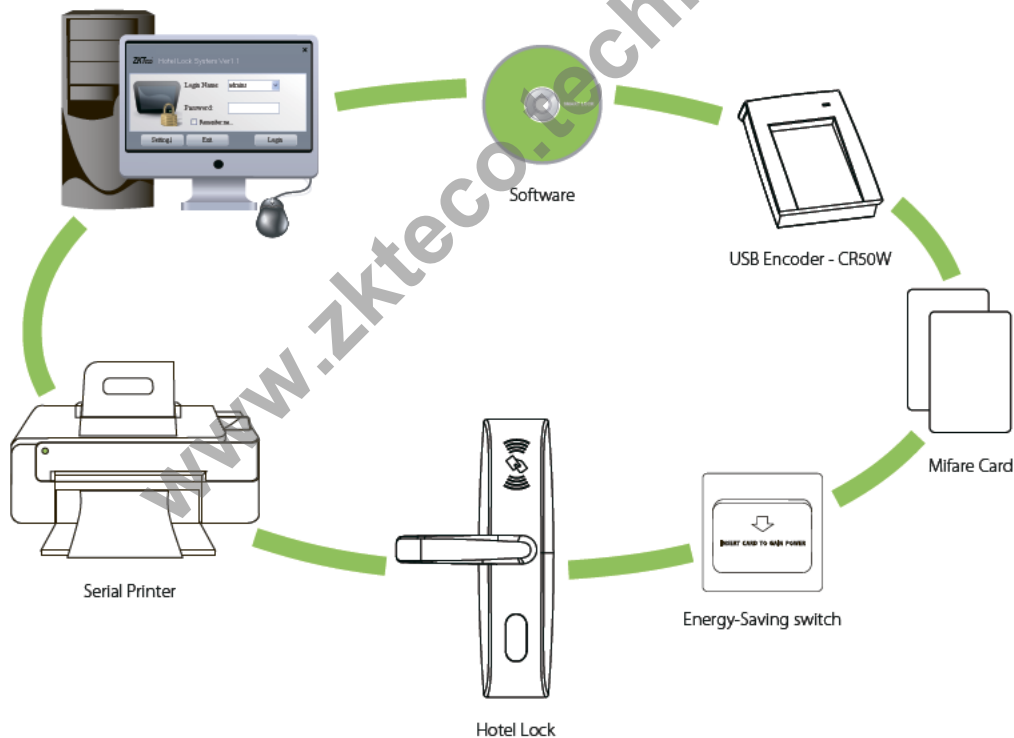

Features

- Easy installation with "one-click" operation only
- Check-in, check-out and reservation for hotel guest
- Set card expiration date/ time
- Create master, building, floor and other employee cards
- Create lost card to remove lost/stolen cards from the system
- Create record card to get the unlock logs from the hotel lock
- Matrix design allow you to see the room status
- All issued cards are logged in the software for viewing at any time
- Easy to program
- Requires USB encoder to program mifare cards(sold separately)
- Support Microsoft Windows 8/ 7/Vista/ XP
- Support Microsoft SQL Server 2005 database or more advanced
- Support English/ Spanish language

System Configuration

ZKTeco Inc.

ZK Mansion, Wuhe Rd, Gangtou, Bantian, Buji Town,
Longgang District, Shenzhen China 518129
Tel: 86-755-8960 2345/46/47/48

Global Offices:

USA: +1 732-412-6007
EU: +34 916532891
Brazil: +55 31 2515-8326
Thailand: +66-027199154
Mexico: +52-55-52928418

South Africa: +27 12 259 1047
Egypt: +201110444134
Dubai: +971 4 6091 310
India: +91 8123536788
Indonesia: +62 21 2921 8949

Vietnam : +84-0169-5813007
Philippines: +63 9084118832
Russia: +8 915 178-46-81