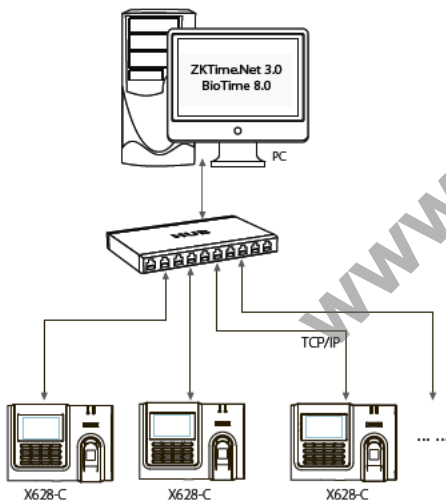

Specifications

Fingerprint Capacity	3000
Card Capacity	10,000 (Optional)
Record Capacity	100,000
Display	3-inch Screen
Communication	RS232, TCP/IP, USB-host, WiFi
Standard Functions	Workcode, SMS, DST, Scheduled-bell, Self-Service Query, Automatic Status Switch 9 digit user ID
Optional Functions	Photo ID, ADMS, ID/Mifare/HID, Webserver, External Printer and Bell, WiFi, Multiple Verify Mode
Software	ZKTime. Net, BioTime 8.0
Power Supply	DC 5V 0.8A
Verification Speed	≤ 1 Sec
Operating Temp.	0°C- 45 °C
Operating Humidity	20%-80%
Dimension	190 × 135.8 × 51.5mm (Length × Width × Thickness)
Net Weight	0.9 kg

Configuration