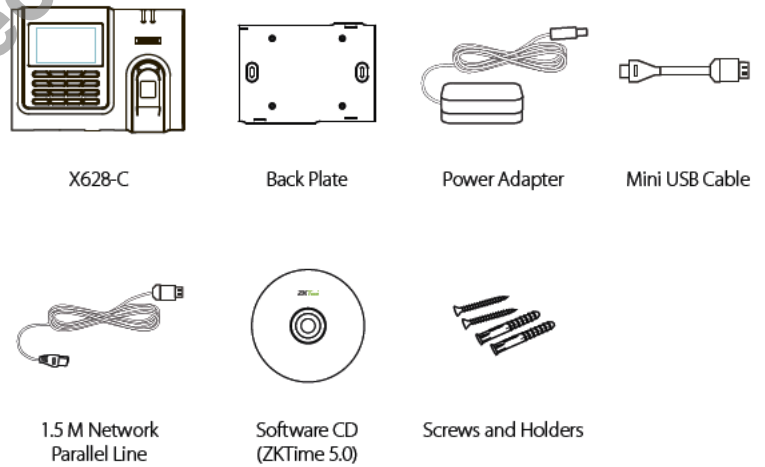

What's in the Box

ZKTeco Inc.
ZK Mansion, Wuhe Rd, Gangtuo, Bantian, Buji Town,
Longgang District, Shenzhen China 518129
Tel: 86-755-8960 2345/46/47/48

Global Offices:
USA: +1 732-412-6007
EU: +34 916532891
Brazil: +55 31 2515-8326
Thailand: +66-027199154
Mexico: +52-55-52928418

South Africa: +27 12 259 1047
Egypt: +201110444134
Dubai: +971 4 6091 310
India: +91 8123536788
Indonesia: +62 21 2921 8949

Vietnam : +84-0169-5813007
Philippines: +63 9084118832
Russia: +8 915 178-46-81