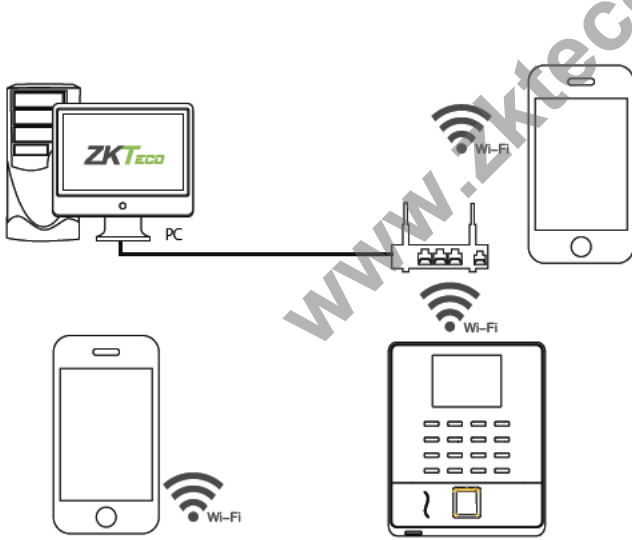

WL20

Wireless Time Attendance Terminal

WL20 is Fingerprint Time & Attendance Terminal with Wi-Fi module. With Wi-Fi function, User needn't wire Ethernet cable, it supports hotspot mode and allow mobile APPs connection and check in/out and download record directly. It's associated with ZK new fingerprint reader, the operation remains stable under strong light source and high preciseness of verification of wet and rough fingers. It also has elegant design, it will start new stage of time attendance.

Features

- Wi-Fi, USB host
- Stable operation under strong light source
- Infrared auto-turning on function to save power
- Quick recognition of dry, wet and rough fingers
- Mobile phone APP check in/out on the device
- Build-in SSR Excel software, Shift and Report management

Specifications

Fingerprint Capacity	1000 / 1500 (without SSR)
Finger Algorithm	ZKFinger VX10.0
Record Capacity	50,000
Display	2.8-inch TFT Screen
Communication	Wi-Fi , USB-Host
Standard Functions	SSR, DST, Self-Service Query, Automatic Status Switch, T9 Input 9 digit user ID
Optional Functions	TA Assistant APP, Time Cube Cloud Solution, ADMS
Power Supply	DC 5V 0.8A
Operating Temp	0°C- 45 °C
Operating Humidity	20%-80%
Dimension	165 x 133 x 21 mm

Configuration

Dimensions