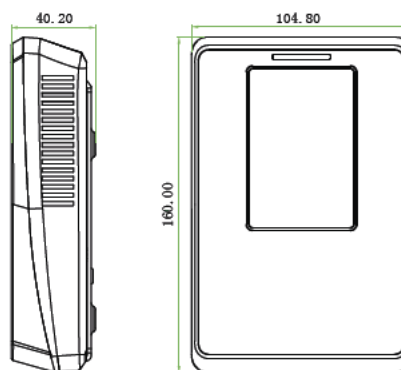

Feature

- 3-inch TFT color display and touch screen for ease of operation and enrich user experience
- Embedded with PULL firmware which is standard with ZKAccess3.5 management software
- Incorporate with EM card reader and optional Mifare card reader
- Store up to 30,000 cards and 100,000 records
- Relay outputs for electric lock and alarm; Digital inputs for door status sensor and exit switch
- Wiegand input and output for connecting third party card readers or controllers for dual factor authentication
- Audio and Visual indication using speakers and LEDs
- Multi-languages display available on request

Specifications

Firmware	PULL SDK
Display	3 Inches Touch Screen
ID Card Capacity	30,000
Logs Capacity	100,000
Communication	TCP/IP, USB Host
Standard Functions	ID card, Automatic Status Switch, T9 input, Multi-verification Method
Access Control Interface	3rd Party Electric Lock, Door Sensor, Exit Button, Alarm
Wiegand Interface	Wiegand input&output
Optional Functions	Mifare Card
Power Supply	12V/3A
Operating Temperature	0°C - 45°C
Operating Humidity	20% - 80%
Dimensions (H×W×D)	160×104.7×36mm

Configuration

Dimensions (mm)

ZKTeco Inc.

ZK Mansion, Wuhe Rd, Gangtuo, Bantian, Buji Town,
Longgang District, Shenzhen China 518129
Tel: 86-755-8960 2345/46/47/48

Global Offices:

USA: +1 732-412-6007
EU: +34 916532891
Brazil: +55 31 2515-8326
Thailand: +66-027199154
Mexico: +52-55-52928418