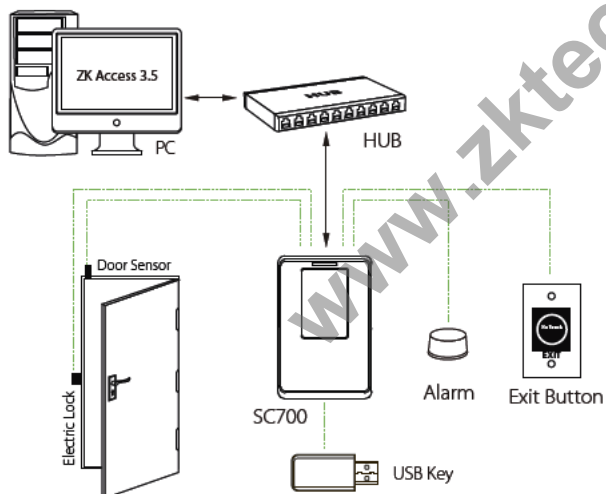

Specifications

Firmware	PULL SDK
Display	3 Inches Touch Screen
ID Card Capacity	30,000
Logs Capacity	100,000
Communication	TCP/IP, USB Host
Standard Functions	ID card, Automatic Status Switch, T9 input, Multi-verification Method
Access Control Interface	3rd Party Electric Lock, Door Sensor, Exit Button, Alarm
Wiegand Interface	Wiegand input&output
Optional Functions	Mifare Card
Power Supply	12V/3A
Operating Temperature	0°C - 45°C
Operating Humidity	20% - 80%
Dimensions (H×W×D)	160×104.7×36mm

Configuration