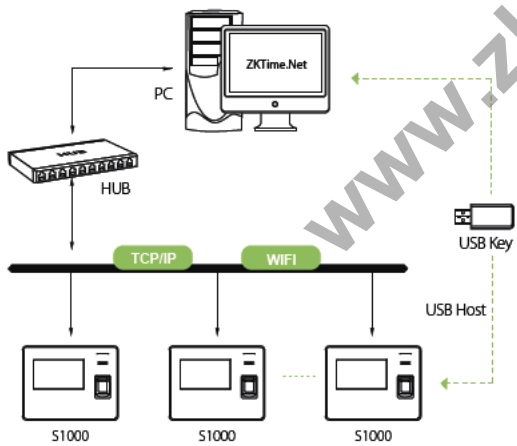

Specifications

Fingerprint Capacity	20,000
Card Capacity	20,000 (Optional)
Record Capacity	200,000
User Capacity	20,000
Display	4.3-inch Touch Screen
Communication	TCP/IP, USB-host, Optional with WiFi/3G
Standard Functions	Work Code, DST, Scheduled-bell, Self-Service Query, Automatic Status Switch, T9 Input
Optional Functions	ID/Mifare/HID, Wi-Fi, 3G (WCDMA), ADMS, Backup Battery
Software	ZKTime.Net 3.0, BioTime 8.0
Power Supply	DC12V 3A
Verification Speed	≤0.5 Sec
Operating Temp.	0°C - 45°C
Operating Humidity	20% - 80%
Dimension	190.0x147.0x53.8 mm (LengthxWidthxThickness)

Configuration

What's in the Box

V1.0 2019.11.20