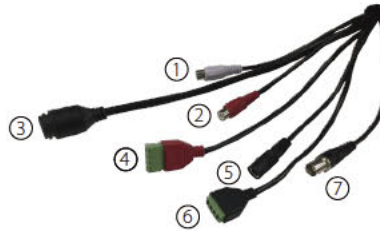

Dimensions (mm)

Wire Interface

1	Audio input
2	Audio output
3	Network interface
4	Alarm input/alarm output
5	Power Supply
6	RS485
7	CVBS

www.zkteco.technology