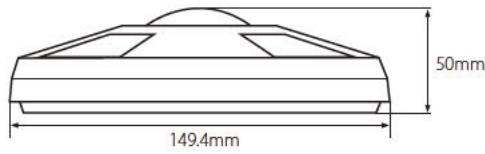

Ordering Information

Type	Part Number	Description
8MP Camera	DL-858V17C-FS	8MP Fisheye Network Camera

Dimensions (mm)