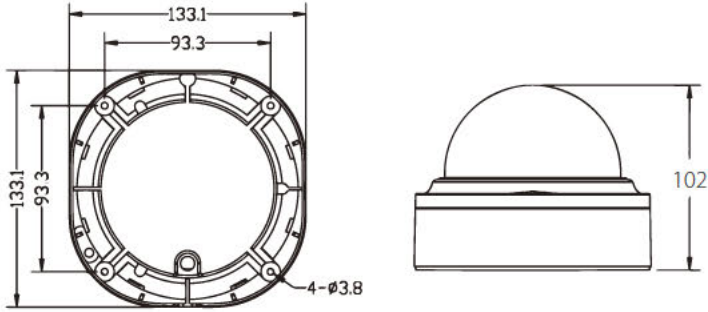

General

| | | | |
|---------------------|-------------------------------|--------------------|-------------|
| Working Temperature | -30°C~+60°C | Ingress Protection | IP67 |
| Working Humidity | 10~90% | Dimensions | Φ102*93.2mm |
| Power Supply | PoE, IEEE802.3af DC12V±10% | Net Weight | 0.50KG |
| Power Consumption | < 3W | Gross Weight | 0.70KG |

Ordering Information

| Type | Part Number | Description |
|------------|-------------|-----------------------------------|
| 8MP Camera | DL-858M28B | 8MP Network Camera(3.6~11mm Lens) |

Dimensions (mm)