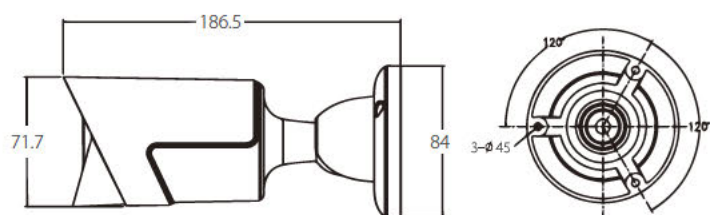

General

Working Temperature	-30°C~+60°C	Ingress Protection	IP67
Working Humidity	10~90%	Dimensions	186.5 (L)*71.7 (W)*84 (H)mm
Power Supply	PoE, IEEE802.3af	Net Weight	0.5KG
Power Consumption	DC12V±10% < 3W	Gross Weight	0.64KG

Ordering Information

Type	Part Number	Description
5MP Camera	BL-855P28L	5MP Network Camera(2.8~12mm Lens)

Dimensions (mm)

www.zkteco.technology