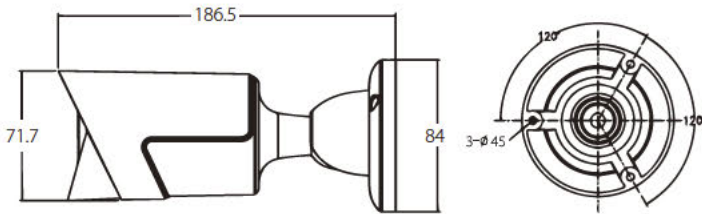

General

Working Temperature	-30°C~+60°C	Ingress Protection	IP67
Working Humidity	10~90%	Dimensions	186.5 (L)*71.7 (W)*84 (H)mm
Power Supply	PoE, IEEE802.3af DC12V±10%	Net Weight	0.5KG
Power Consumption	< 3W	Gross Weight	0.64KG

Ordering Information

Type	Part Number	Description
4MP Camera	BL-854N28L	4MP Network Camera(2.8~12mm Lens)

Dimensions (mm)

www.zkteco.com