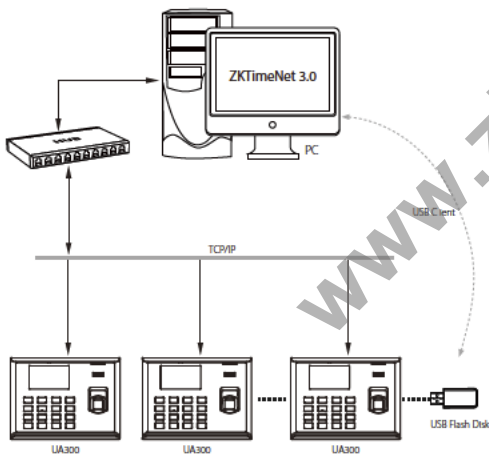

Specifications

Fingerprint Capacity	3000 (1:N)
Card Capacity	10,000 (Optional)
Record Capacity	100,000
Display	3-inch Screen
Communication	TCP/IP, USB (host & client)
Standard Functions	Web Server, Short Message, Automatic Status Switch, Self-Service Query, Work Code, T9 input, 9 Digits User ID, DST, Schedule Bell
Optional Functions	ID/Mifare Card, External Printer and Bell, Photo ID, ADMS
Software	ZKTimeNet 3.0, BioTime 8.0
Power Supply	DC 5V 0.8A
Verification Speed	≤0.5 sec
Operating Temp.	0 °C- 45 °C
Operating Humidity	20%-80%
Dimension	180 × 135 × 37 mm (Length × Width × Thickness)
Net Weight	0.70 kg

Configuration

What's in the Box

USB Cable

ZKTeco Inc.

ZK Mansion, Wuhe Rd, Gangtuo, Bantian, Buji Town, Longgang District, Shenzhen China 518129
Tel: 86-755-8960 2345/46/47/48

Global Offices:

USA: +1 732-412-6007
EU: +34 916532891
Brazil: +55 31 2515-8326
Thailand: +66-027199154
Mexico: +52-55-52928418

South Africa: +27 12 259 1047
Egypt: +201110444134
Dubai: +971 4 6091 310
India: +91 8123536788
Indonesia: +62 21 2921 8949

Vietnam : +84-0169-5813007
Philippines: +63 9084118832
Russia: +8 915 178-46-81

ZKTECO CO.,LTD.

V1.0 2019.11.20

Copyright © 2019 ZKTECO CO., LTD. All rights reserved.