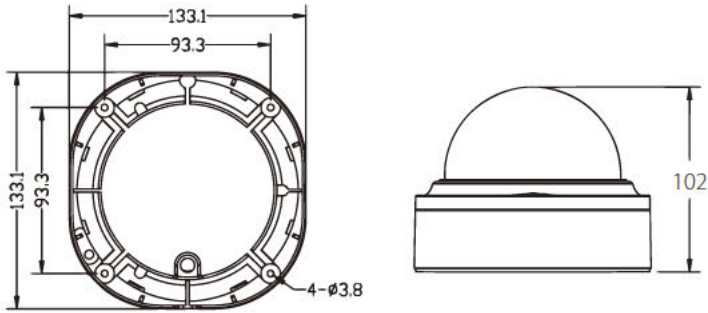

Ordering Information

Type	Part Number	Description
8MP Camera	DL-858M21B	8MP Network Camera(2.8mm Lens)
	DL-858M22B	8MP Network Camera(3.6mm Lens)

Dimensions (mm)

www.zkteco.technology