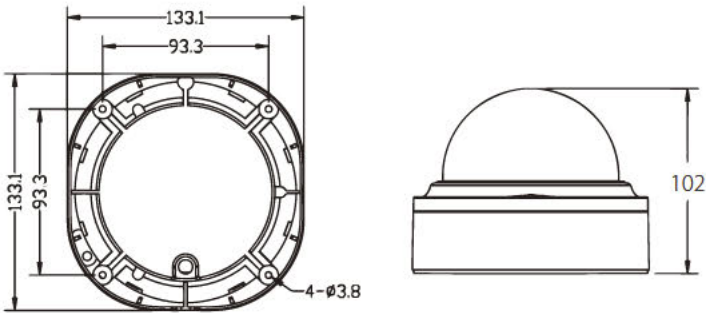

Ordering Information

Type	Part Number	Description
4MP Camera	DL-854N28B	4MP Network Camera(2.8~12mm Lens)

Dimensions (mm)

www.zkteco.com